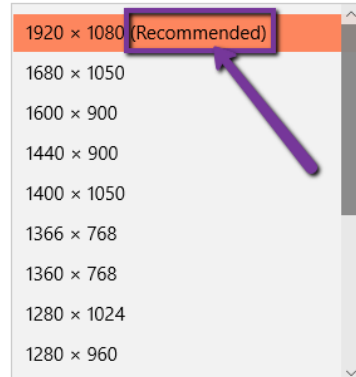

PC Display Settings for MAPS Testing

Click in the Search Bar in the lower left hand corner and type in Display

Click on Display Settings

Scroll down to Resolution and select the setting with “(Recommended)” next to it.

Scale and layout

Change the size of text, apps, and other items

100% (Recommended) ▾

[Advanced scaling settings](#)

Resolution

[Advanced display settings](#)