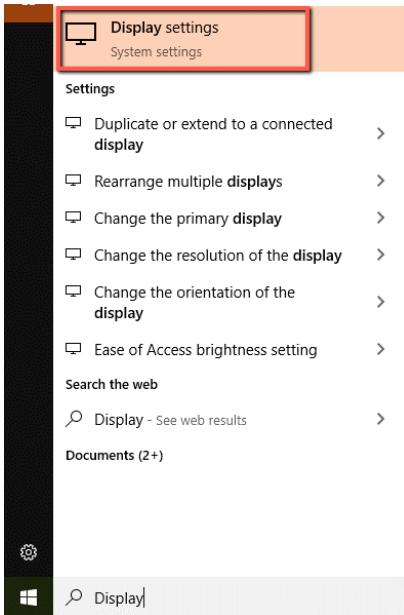

PC Display Settings for MAPS Testing

Click in the Search Bar in the lower left hand corner and type in Display

Click on Display Settings

Scroll down to Resolution and select the setting with “(Recommended)” next to it.

Scale and layout

Change the size of text, apps, and other items

100% (Recommended) ▾

[Advanced scaling settings](#)

Resolution

[Advanced display settings](#)